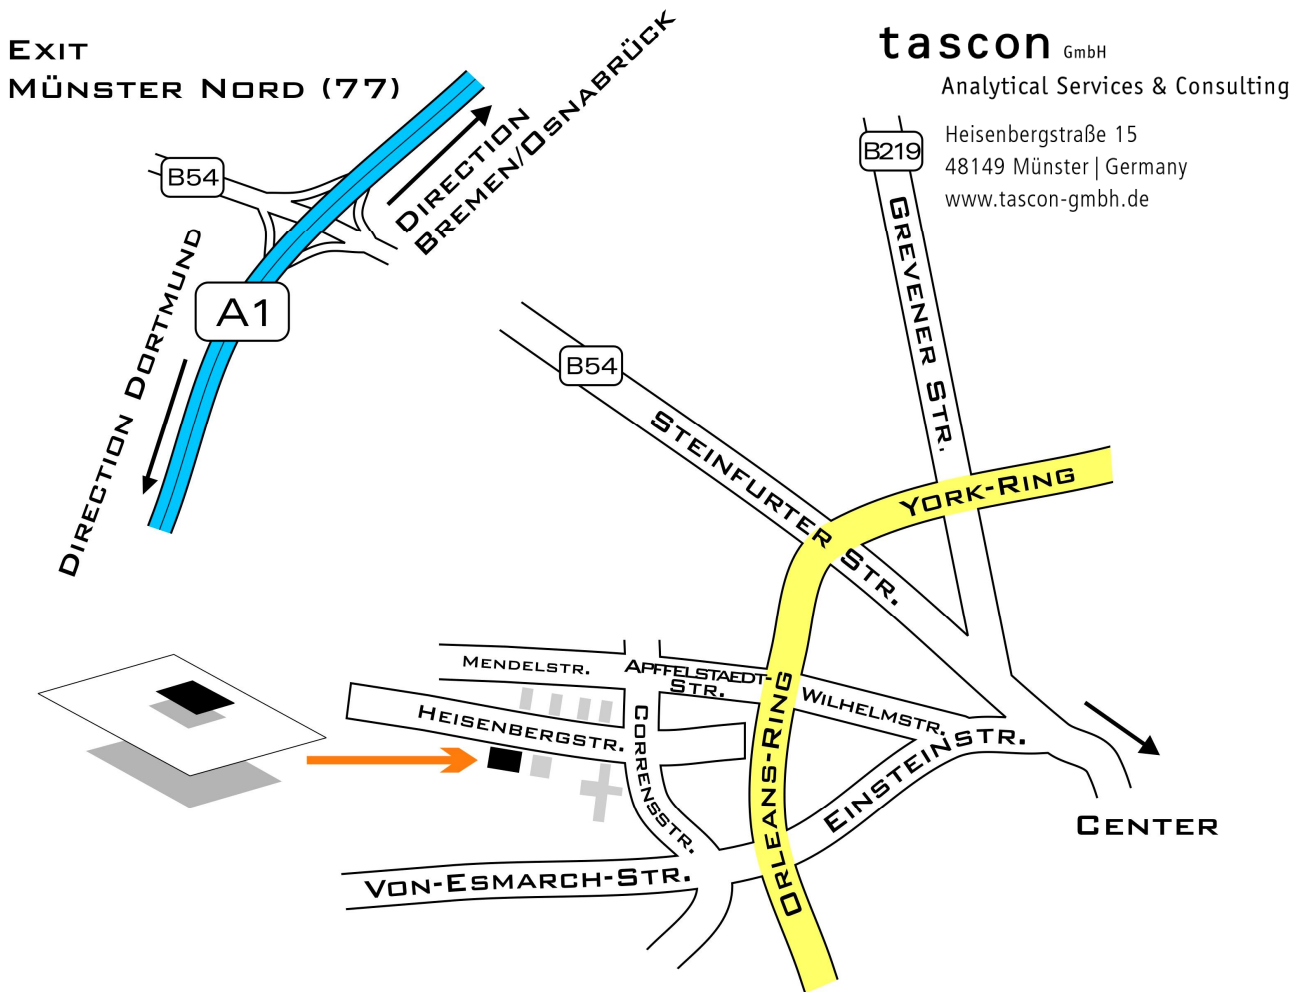

How to find us...

... by car:

Leave the highway A1 at the exit 77 („Münster Nord“) and take the B54 in direction of Münster. After about 4 km turn right on the „Orleans-Ring“ (a dual carriageway). When reaching the following traffic lights, turn right onto „Apfelstaedtstrasse“. After that take a left turn at the next traffic lights onto „Corrensstrasse“ and then onto „Heisenbergstrasse“, a small service road. You'll find us inside the last building on the left handside.

... by train:

You can easily reach Münster central station with intercity transport. From the central station you can take the city bus line Nr. 4 (direction „Alte Sternwarte“) or 13 (direction „Technologiepark“). The trip by taxi takes about 15 to 20 minutes.

...by plane:

The next airport is Münster/Osnabrück (FMO). You can reach us by shuttle bus (via Münster Central Station) or by taxi (within 20 to 30 minutes).